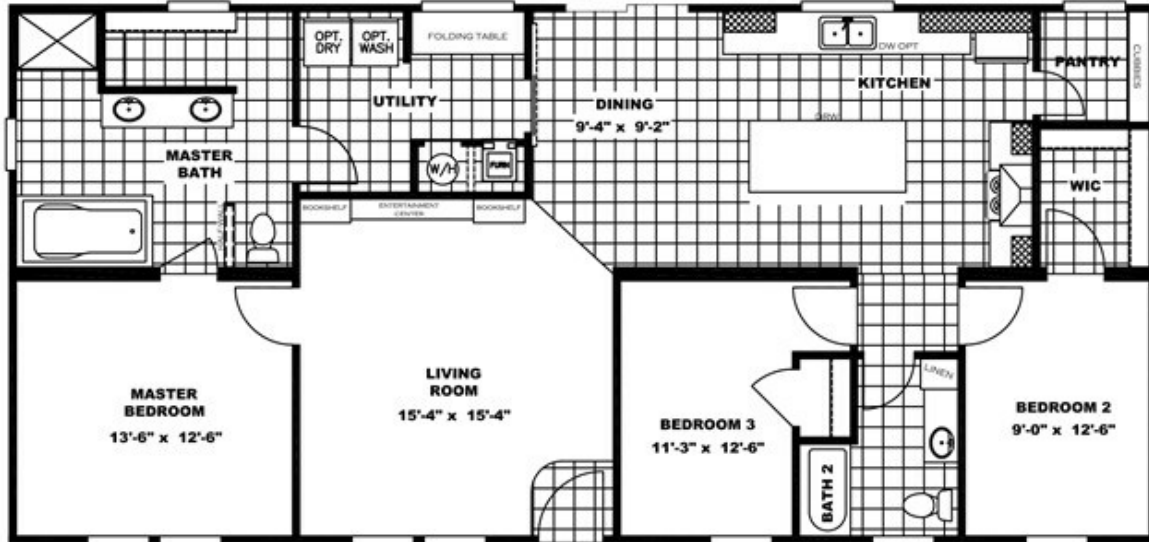

# THE ANNIVERSARY 2.1 M2000

# THE ANNIVERSARY 2.1 M2000

Model number: 76ANN28563AH18

3 beds • 2 baths • 1568 sq.ft. • 28' width • 56' depth

Our home building facilities invest in continuous product and process improvements. Plans, dimensions, features, materials, specifications and availability are subject to change without notice or obligation. Renderings and floor plans are representative likenesses of our homes and may differ from the actual homes. We invite you to tour a Home Center near you and inspect the highest value in quality housing available or call (336) 789-8826 to speak with a Home Consultant. Copyright 2017, CMH. All rights reserved.