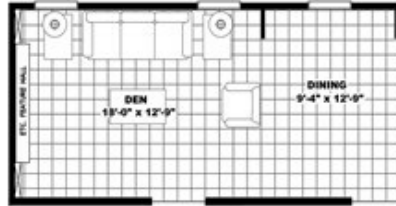

ANSWER M375

ANSWER M375 Model number: 76AWR28604AH18

4 beds • 2 baths • 1680 sq.ft. • 28' width • 60' depth

3BR-2 BA. OPT.

Our home building facilities invest in continuous product and process improvements. Plans, dimensions, features, materials, specifications and availability are subject to change without notice or obligation. Renderings and floor plans are representative likenesses of our homes and may differ from the actual homes. We invite you to tour a Home Center near you and inspect the highest value in quality housing available or call (336) 789-8826 to speak with a Home Consultant. Copyright 2017, CMH. All rights reserved.