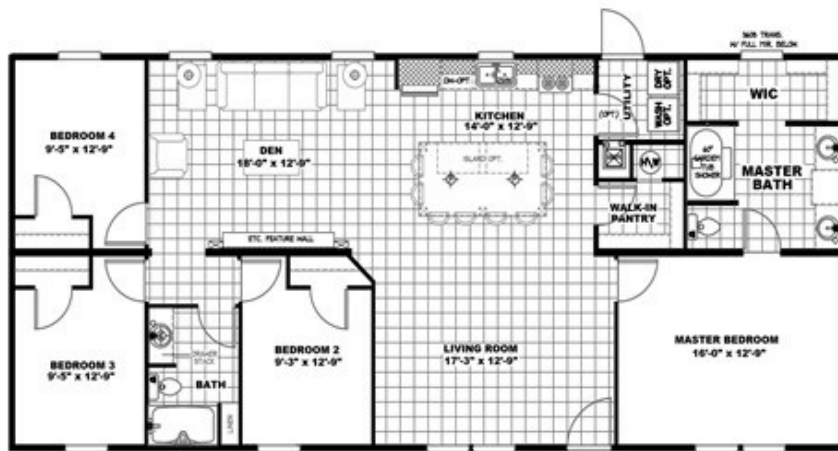

ANSWER M375

ANSWER M375 Model number: 76AWR28604AH18

4 beds • 2 baths • 1680 sq.ft. • 28' width • 60' depth

3BR-2 BA. OPT.

Our home building facilities invest in continuous product and process improvements. Plans, dimensions, features, materials, specifications and availability are subject to change without notice or obligation. Renderings and floor plans are representative likenesses of our homes and may differ from the actual homes. We invite you to tour a Home Center near you and inspect the highest value in quality housing available or call (336) 789-8826 to speak with a Home Consultant. Copyright 2017, CMH. All rights reserved.