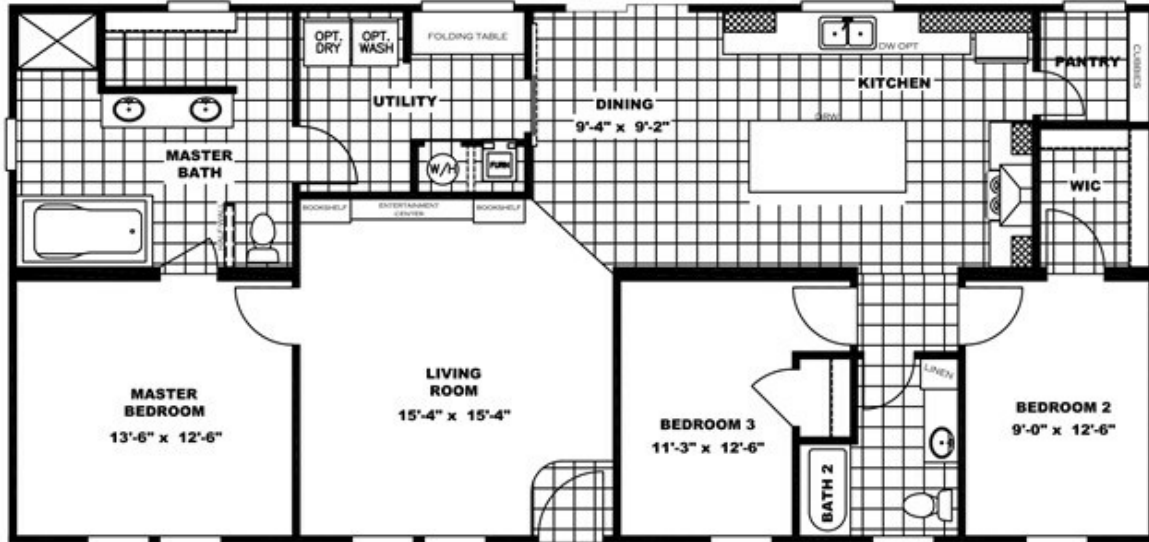

THE ANNIVERSARY 2.1 M2000

THE ANNIVERSARY 2.1 M2000

Model number: 76ANN28563AH18

3 beds • 2 baths • 1568 sq.ft. • 28' width • 56' depth

Our home building facilities invest in continuous product and process improvements. Plans, dimensions, features, materials, specifications and availability are subject to change without notice or obligation. Renderings and floor plans are representative likenesses of our homes and may differ from the actual homes. We invite you to tour a Home Center near you and inspect the highest value in quality housing available or call (336) 789-8826 to speak with a Home Consultant. Copyright 2017, CMH. All rights reserved.