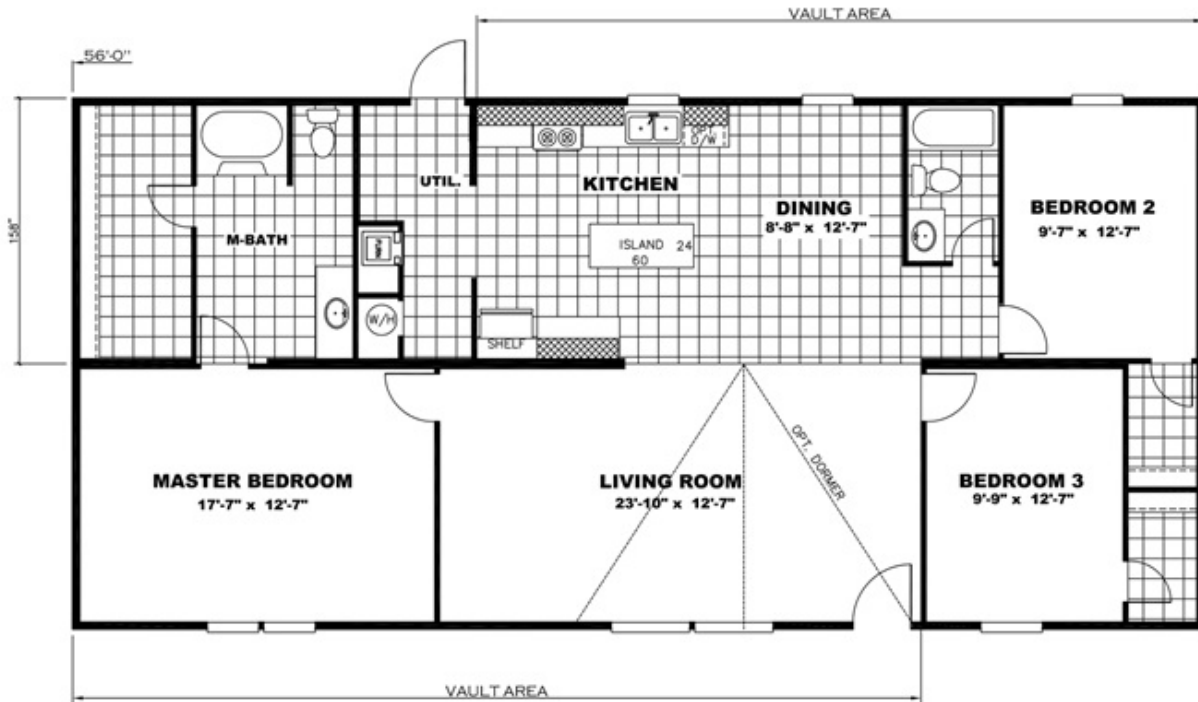

THRILL Model number: 36TRU28563RH17

3 beds • 2 baths • 1568 sq.ft. • 28' width • 56' depth

Our home building facilities invest in continuous product and process improvements. Plans, dimensions, features, materials, specifications and availability are subject to change without notice or obligation. Renderings and floor plans are representative likenesses of our homes and may differ from the actual homes. We invite you to tour a Home Center near you and inspect the highest value in quality housing available or call (336) 789-8826 to speak with a Home Consultant. Copyright 2017, CMH. All rights reserved.