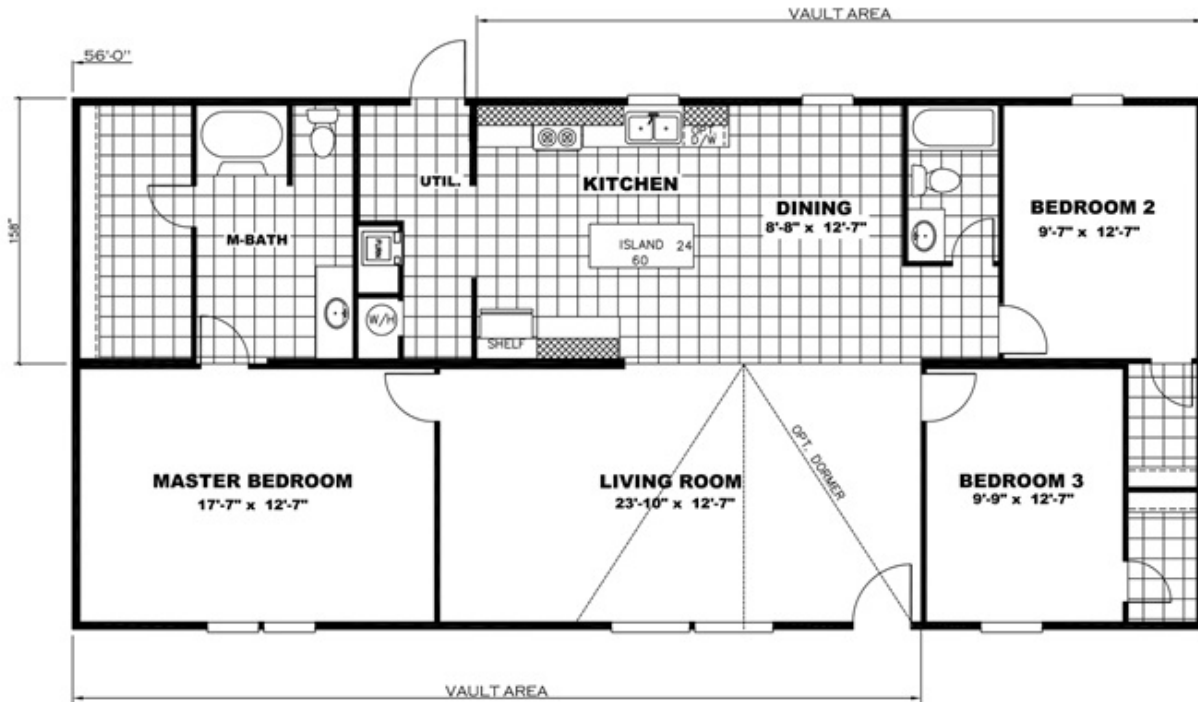

THRILL Model number: 36TRU28563RH18

3 beds • 2 baths • 1568 sq.ft. • 28' width • 56' depth

Our home building facilities invest in continuous product and process improvements. Plans, dimensions, features, materials, specifications and availability are subject to change without notice or obligation. Renderings and floor plans are representative likenesses of our homes and may differ from the actual homes. We invite you to tour a Home Center near you and inspect the highest value in quality housing available or call (336) 789-8826 to speak with a Home Consultant. Copyright 2017, CMH. All rights reserved.