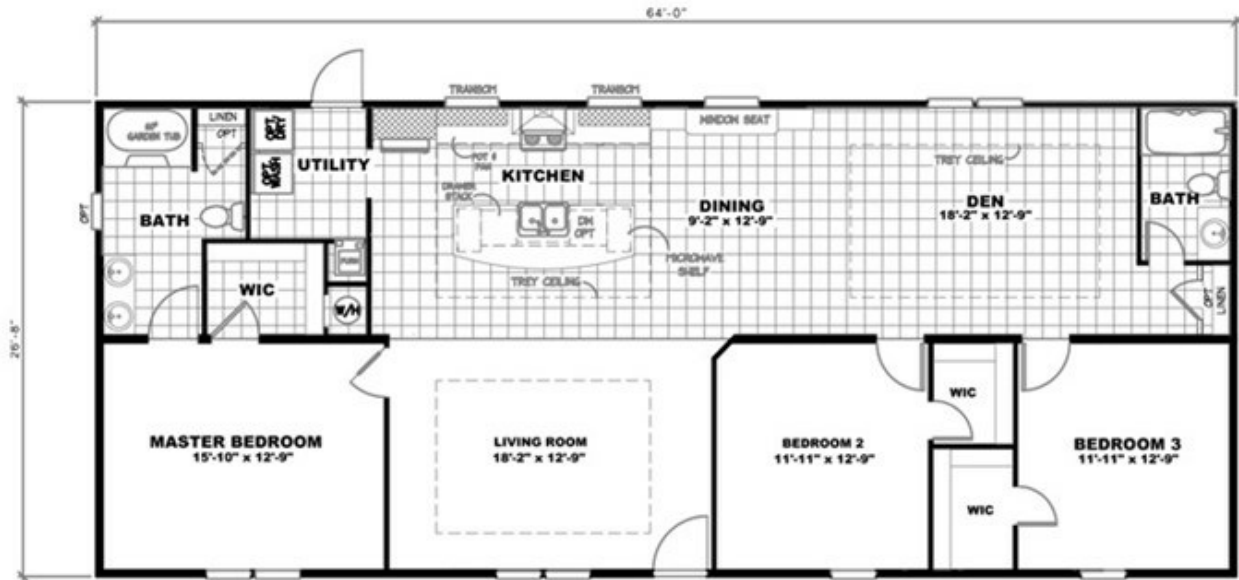

Sweet Caroline

Sweet Caroline Model number: 58SCS28643AH

3 beds • 2 baths • 1792 sq.ft. • 28' width • 64' depth

Our home building facilities invest in continuous product and process improvements. Plans, dimensions, features, materials, specifications and availability are subject to change without notice or obligation. Renderings and floor plans are representative likenesses of our homes and may differ from the actual homes. We invite you to tour a Home Center near you and inspect the highest value in quality housing available or call (336) 789-8826 to speak with a Home Consultant. Copyright 2017, CMH. All rights reserved.