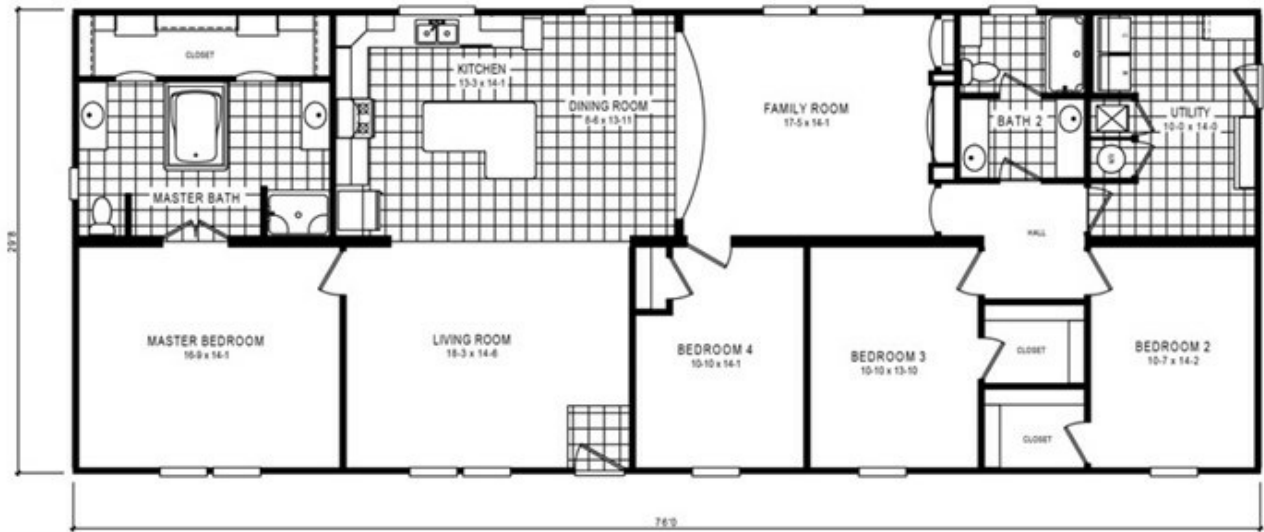

# 4710 76X32 ROCKETEER MOD

Our home building facilities invest in continuous product and process improvements. Plans, dimensions, features, materials, specifications and availability are subject to change without notice or obligation. Renderings and floor plans are representative likenesses of our homes and may differ from the actual homes. We invite you to tour a Home Center near you and inspect the highest value in quality housing available or call (336) 789-8826 to speak with a Home Consultant. Copyright 2017, CMH. All rights reserved.