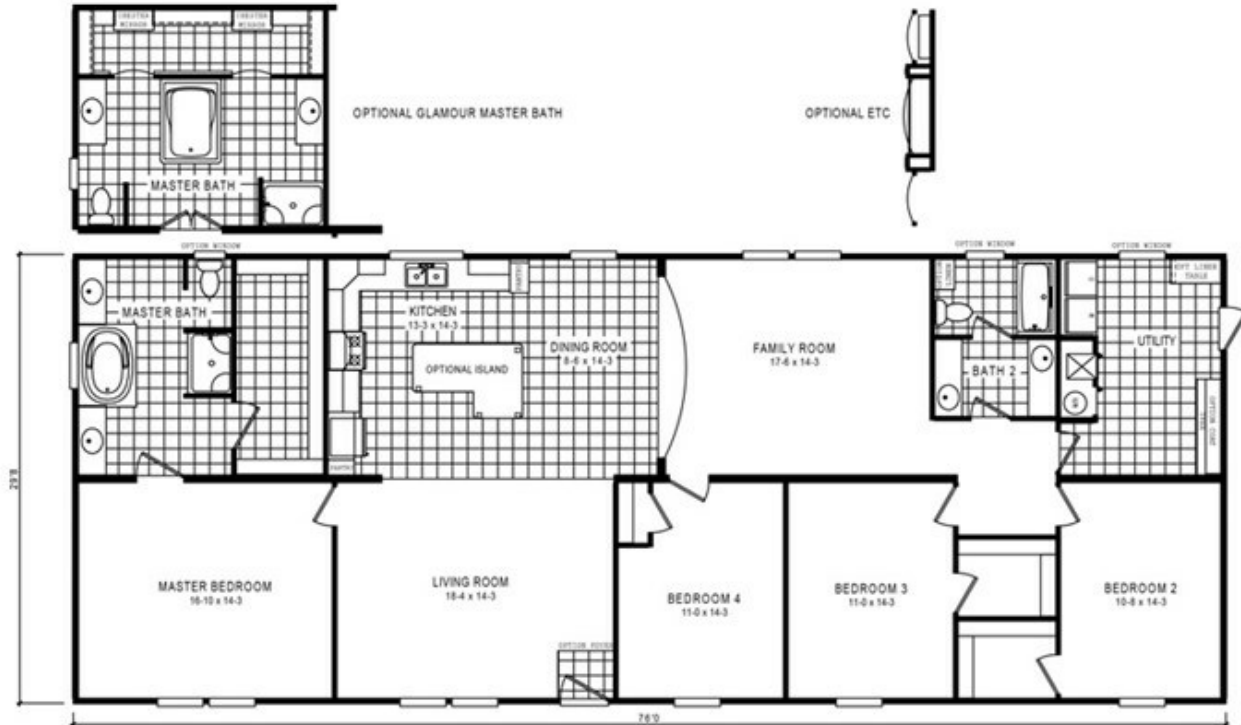

4710 Rocketeer

Model number: 57ROC32764EH17

4 beds • 2 baths • 2432 sq.ft. • 32' width • 76' depth

Our home building facilities invest in continuous product and process improvements. Plans, dimensions, features, materials, specifications and availability are subject to change without notice or obligation. Renderings and floor plans are representative likenesses of our homes and may differ from the actual homes. We invite you to tour a Home Center near you and inspect the highest value in quality housing available or call (336) 789-8826 to speak with a Home Consultant. Copyright 2017, CMH. All rights reserved.