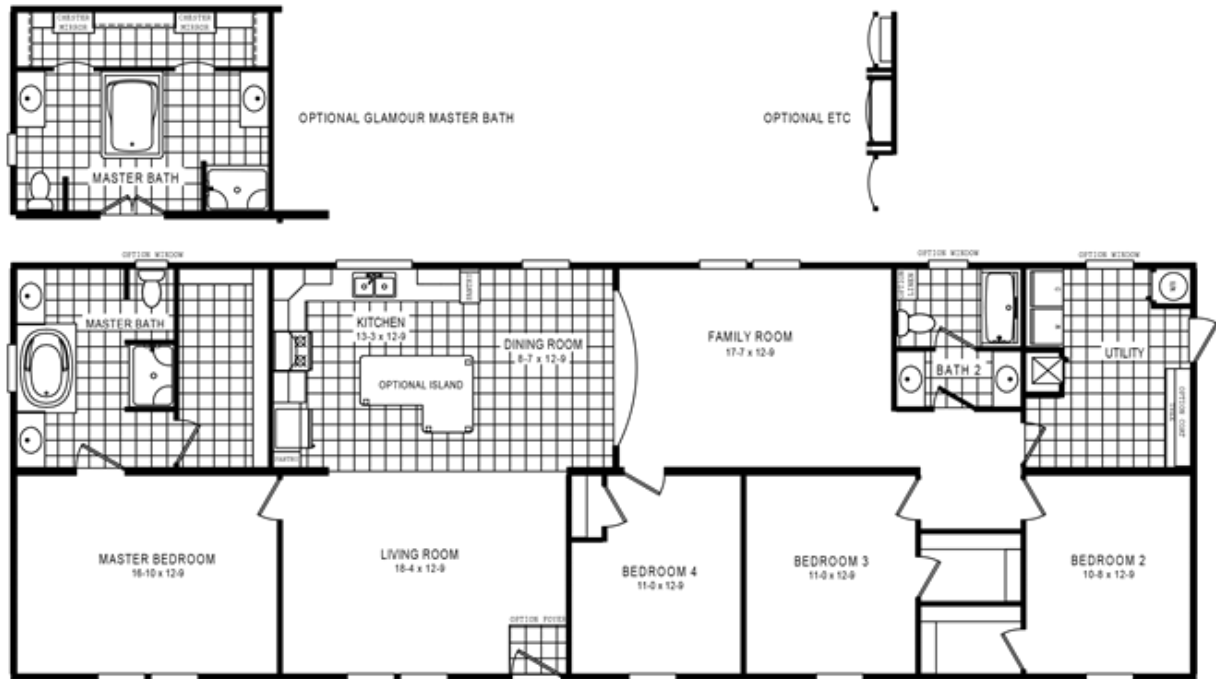

4510 ROCKETEER 7628

4510 ROCKETEER 7628 Model number: 57ROC28764EH17

3 beds • 4 baths • 2128 sq.ft. • 28' width • 76' depth

Our home building facilities invest in continuous product and process improvements. Plans, dimensions, features, materials, specifications and availability are subject to change without notice or obligation. Renderings and floor plans are representative likenesses of our homes and may differ from the actual homes. We invite you to tour a Home Center near you and inspect the highest value in quality housing available or call (336) 789-8826 to speak with a Home Consultant. Copyright 2017, CMH. All rights reserved.