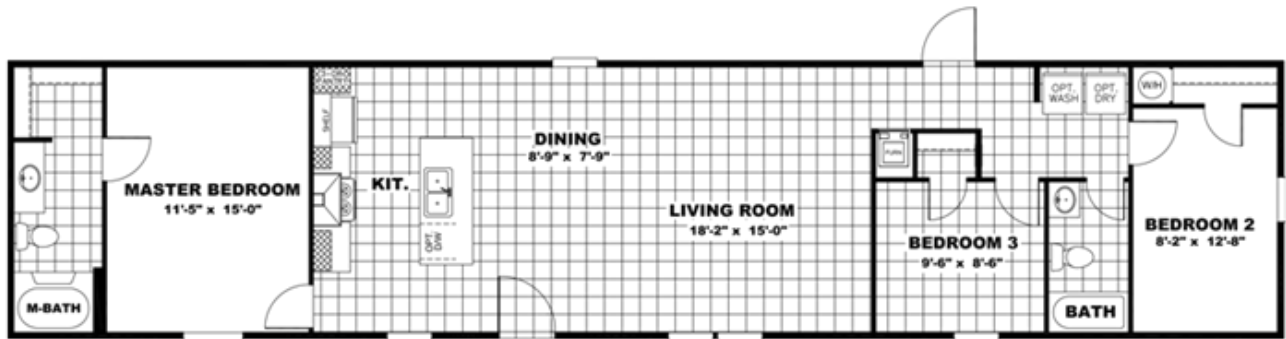

# THE BREEZE

Model number: 46SSP16723AH17

3 beds • 2 baths • 1152 sq.ft. • 16' width • 72' depth

Our home building facilities invest in continuous product and process improvements. Plans, dimensions, features, materials, specifications and availability are subject to change without notice or obligation. Renderings and floor plans are representative likenesses of our homes and may differ from the actual homes. We invite you to tour a Home Center near you and inspect the highest value in quality housing available or call (336) 789-8826 to speak with a Home Consultant. Copyright 2017, CMH. All rights reserved.