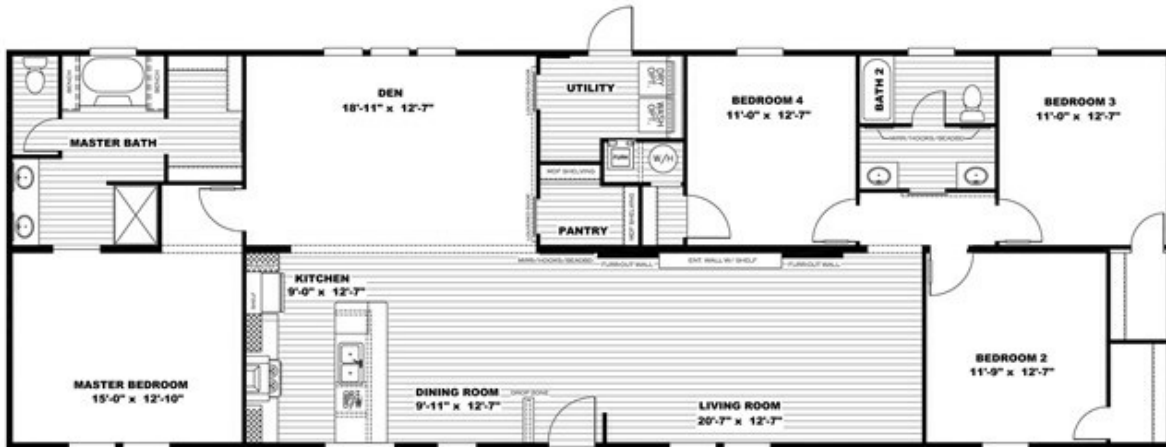

# THE BREEZE II

# THE BREEZE II

Model number: 46SSP28764AH18

4 beds • 2 baths • 2128 sq.ft. • 28' width • 76' depth

Our home building facilities invest in continuous product and process improvements. Plans, dimensions, features, materials, specifications and availability are subject to change without notice or obligation. Renderings and floor plans are representative likenesses of our homes and may differ from the actual homes. We invite you to tour a Home Center near you and inspect the highest value in quality housing available or call (336) 789-8826 to speak with a Home Consultant. Copyright 2017, CMH. All rights reserved.