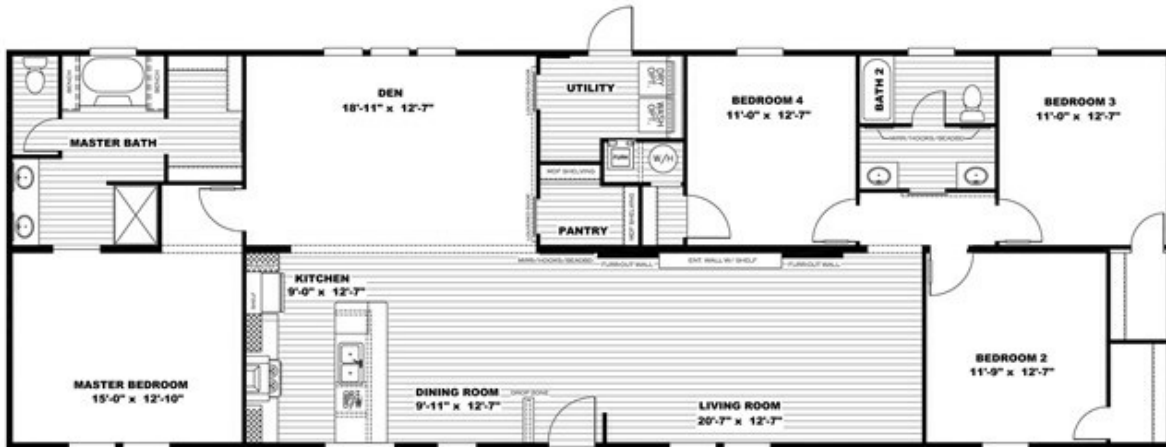

THE BREEZE II

THE BREEZE II

Model number: 46SSP28764AH18

4 beds • 2 baths • 2128 sq.ft. • 28' width • 76' depth

Our home building facilities invest in continuous product and process improvements. Plans, dimensions, features, materials, specifications and availability are subject to change without notice or obligation. Renderings and floor plans are representative likenesses of our homes and may differ from the actual homes. We invite you to tour a Home Center near you and inspect the highest value in quality housing available or call (336) 789-8826 to speak with a Home Consultant. Copyright 2017, CMH. All rights reserved.