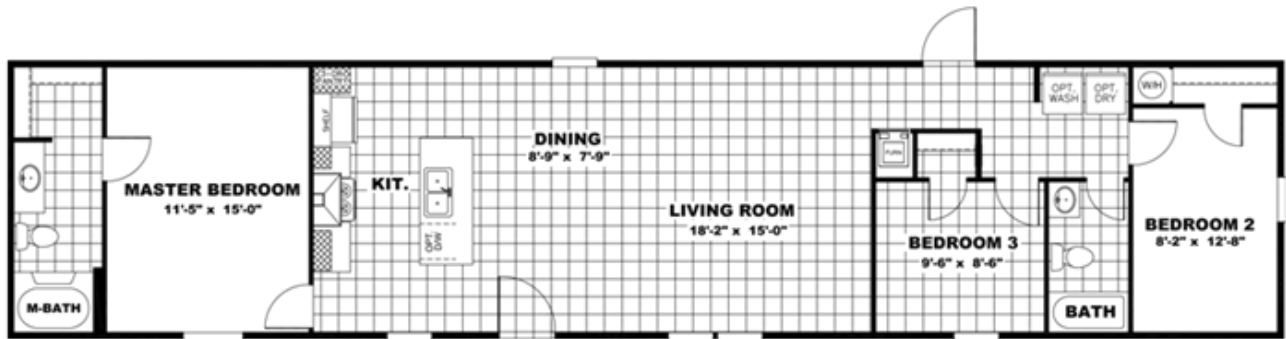

THE BREEZE

THE BREEZE

Model number: 46SSP16723AH18

3 beds • 2 baths • 1152 sq.ft. • 16' width • 72' depth

Our home building facilities invest in continuous product and process improvements. Plans, dimensions, features, materials, specifications and availability are subject to change without notice or obligation. Renderings and floor plans are representative likenesses of our homes and may differ from the actual homes. We invite you to tour a Home Center near you and inspect the highest value in quality housing available or call (336) 789-8826 to speak with a Home Consultant. Copyright 2017, CMH. All rights reserved.