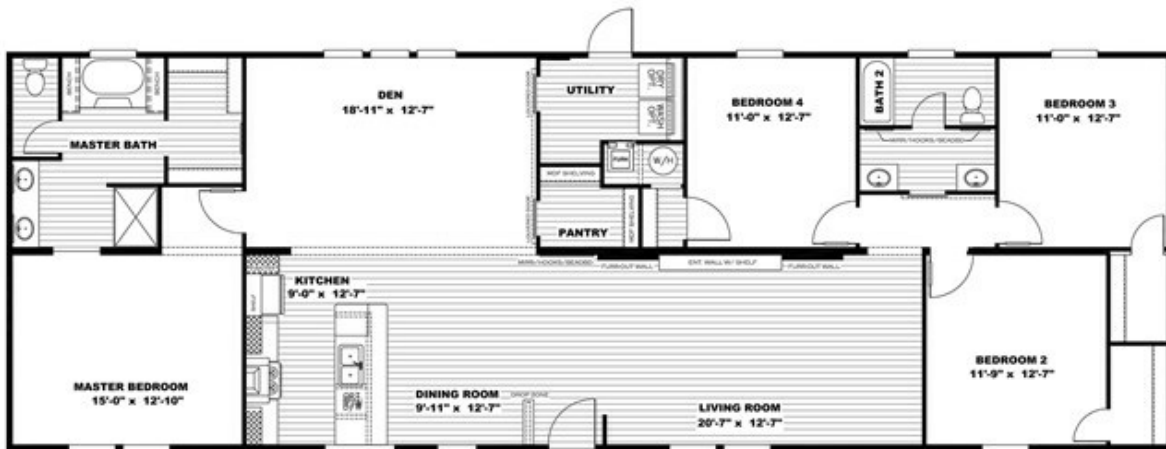

THE BREEZE II

THE BREEZE II Model number: 46SSP28764AH18

4 beds • 2 baths • 2128 sq.ft. • 28' width • 76' depth

Our home building facilities invest in continuous product and process improvements. Plans, dimensions, features, materials, specifications and availability are subject to change without notice or obligation. Renderings and floor plans are representative likenesses of our homes and may differ from the actual homes. We invite you to tour a Home Center near you and inspect the highest value in quality housing available or call (336) 789-8826 to speak with a Home Consultant. Copyright 2017, CMH. All rights reserved.