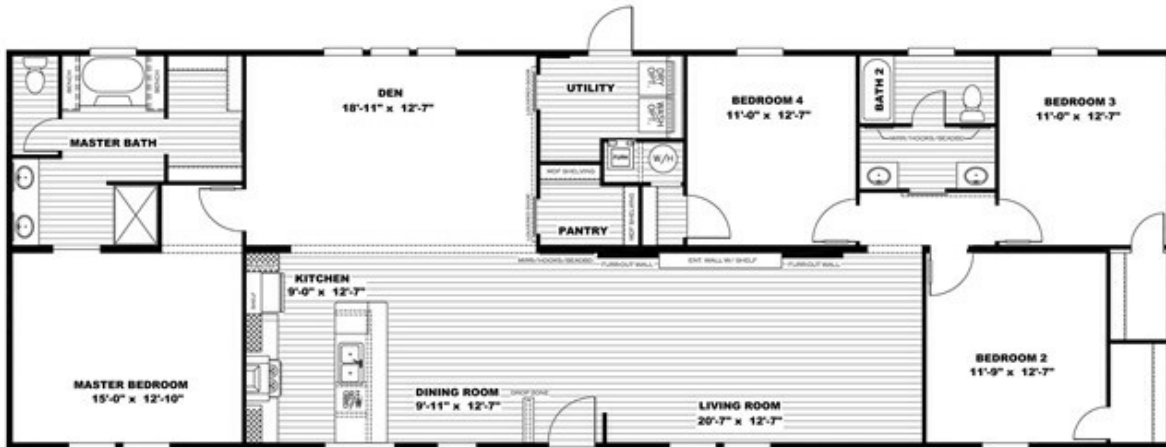

THE BREEZE II

THE BREEZE II Model number: 46SSP28764AH18

4 beds • 2 baths • 2128 sq.ft. • 28' width • 76' depth

Our home building facilities invest in continuous product and process improvements. Plans, dimensions, features, materials, specifications and availability are subject to change without notice or obligation. Renderings and floor plans are representative likenesses of our homes and may differ from the actual homes. We invite you to tour a Home Center near you and inspect the highest value in quality housing available or call (336) 789-8826 to speak with a Home Consultant. Copyright 2017, CMH. All rights reserved.